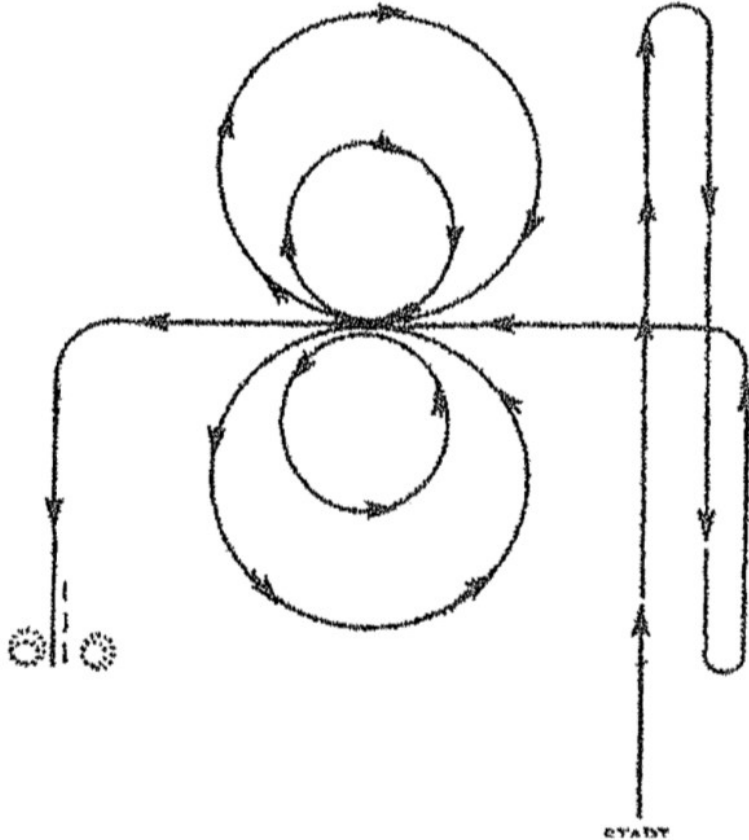

Ranch Horse Level 4

1. Start on right side of arena and lope to far end.
2. Stop and rollback to the right. Lope to other end of arena.
3. Stop and rollback to left. Lope to center of arena.
4. Lope small, slow circle to left. Change leads.
5. Lope right circle with medium speed. Change leads.
6. Lope large fast circle to left. Change leads.
7. Lope large fast circle to right. Change leads.
8. Continue down arena.
9. Stop and back 15 feet.
10. Do two 360° spins to left.
11. Do two 360° spins to right.
12. Hesitate to show completion of pattern.
13. Call for cow.

Pattern 4A